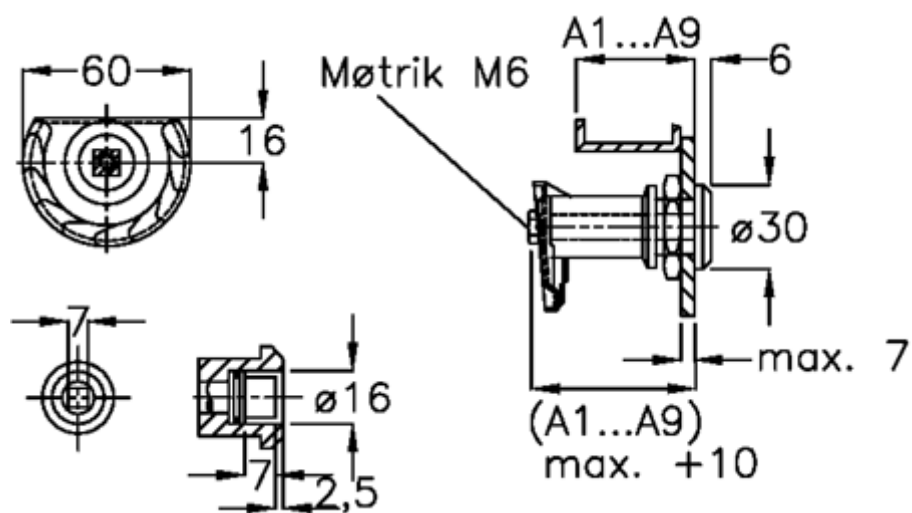

# Data Sheet

Article number: 209180181  
Description: E+G Door lock  
GN 119-VK7-A8-NI

## Measures

Door + frame thickness = 52-60

Measure type = A8